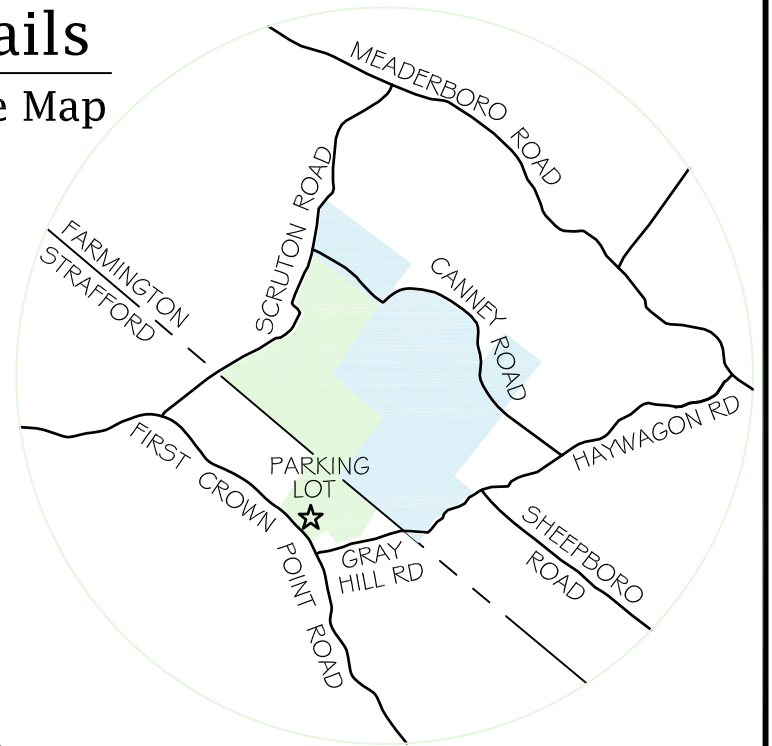

# Blue Job Hiking Trails

Please Take a Picture of The Map

LOCATION MAP

- Fire Tower Loop - - - - -
- Main Trails - - - - -
- Other Trails - - - - -
- Woods Roads - - - - -
- Stonewall