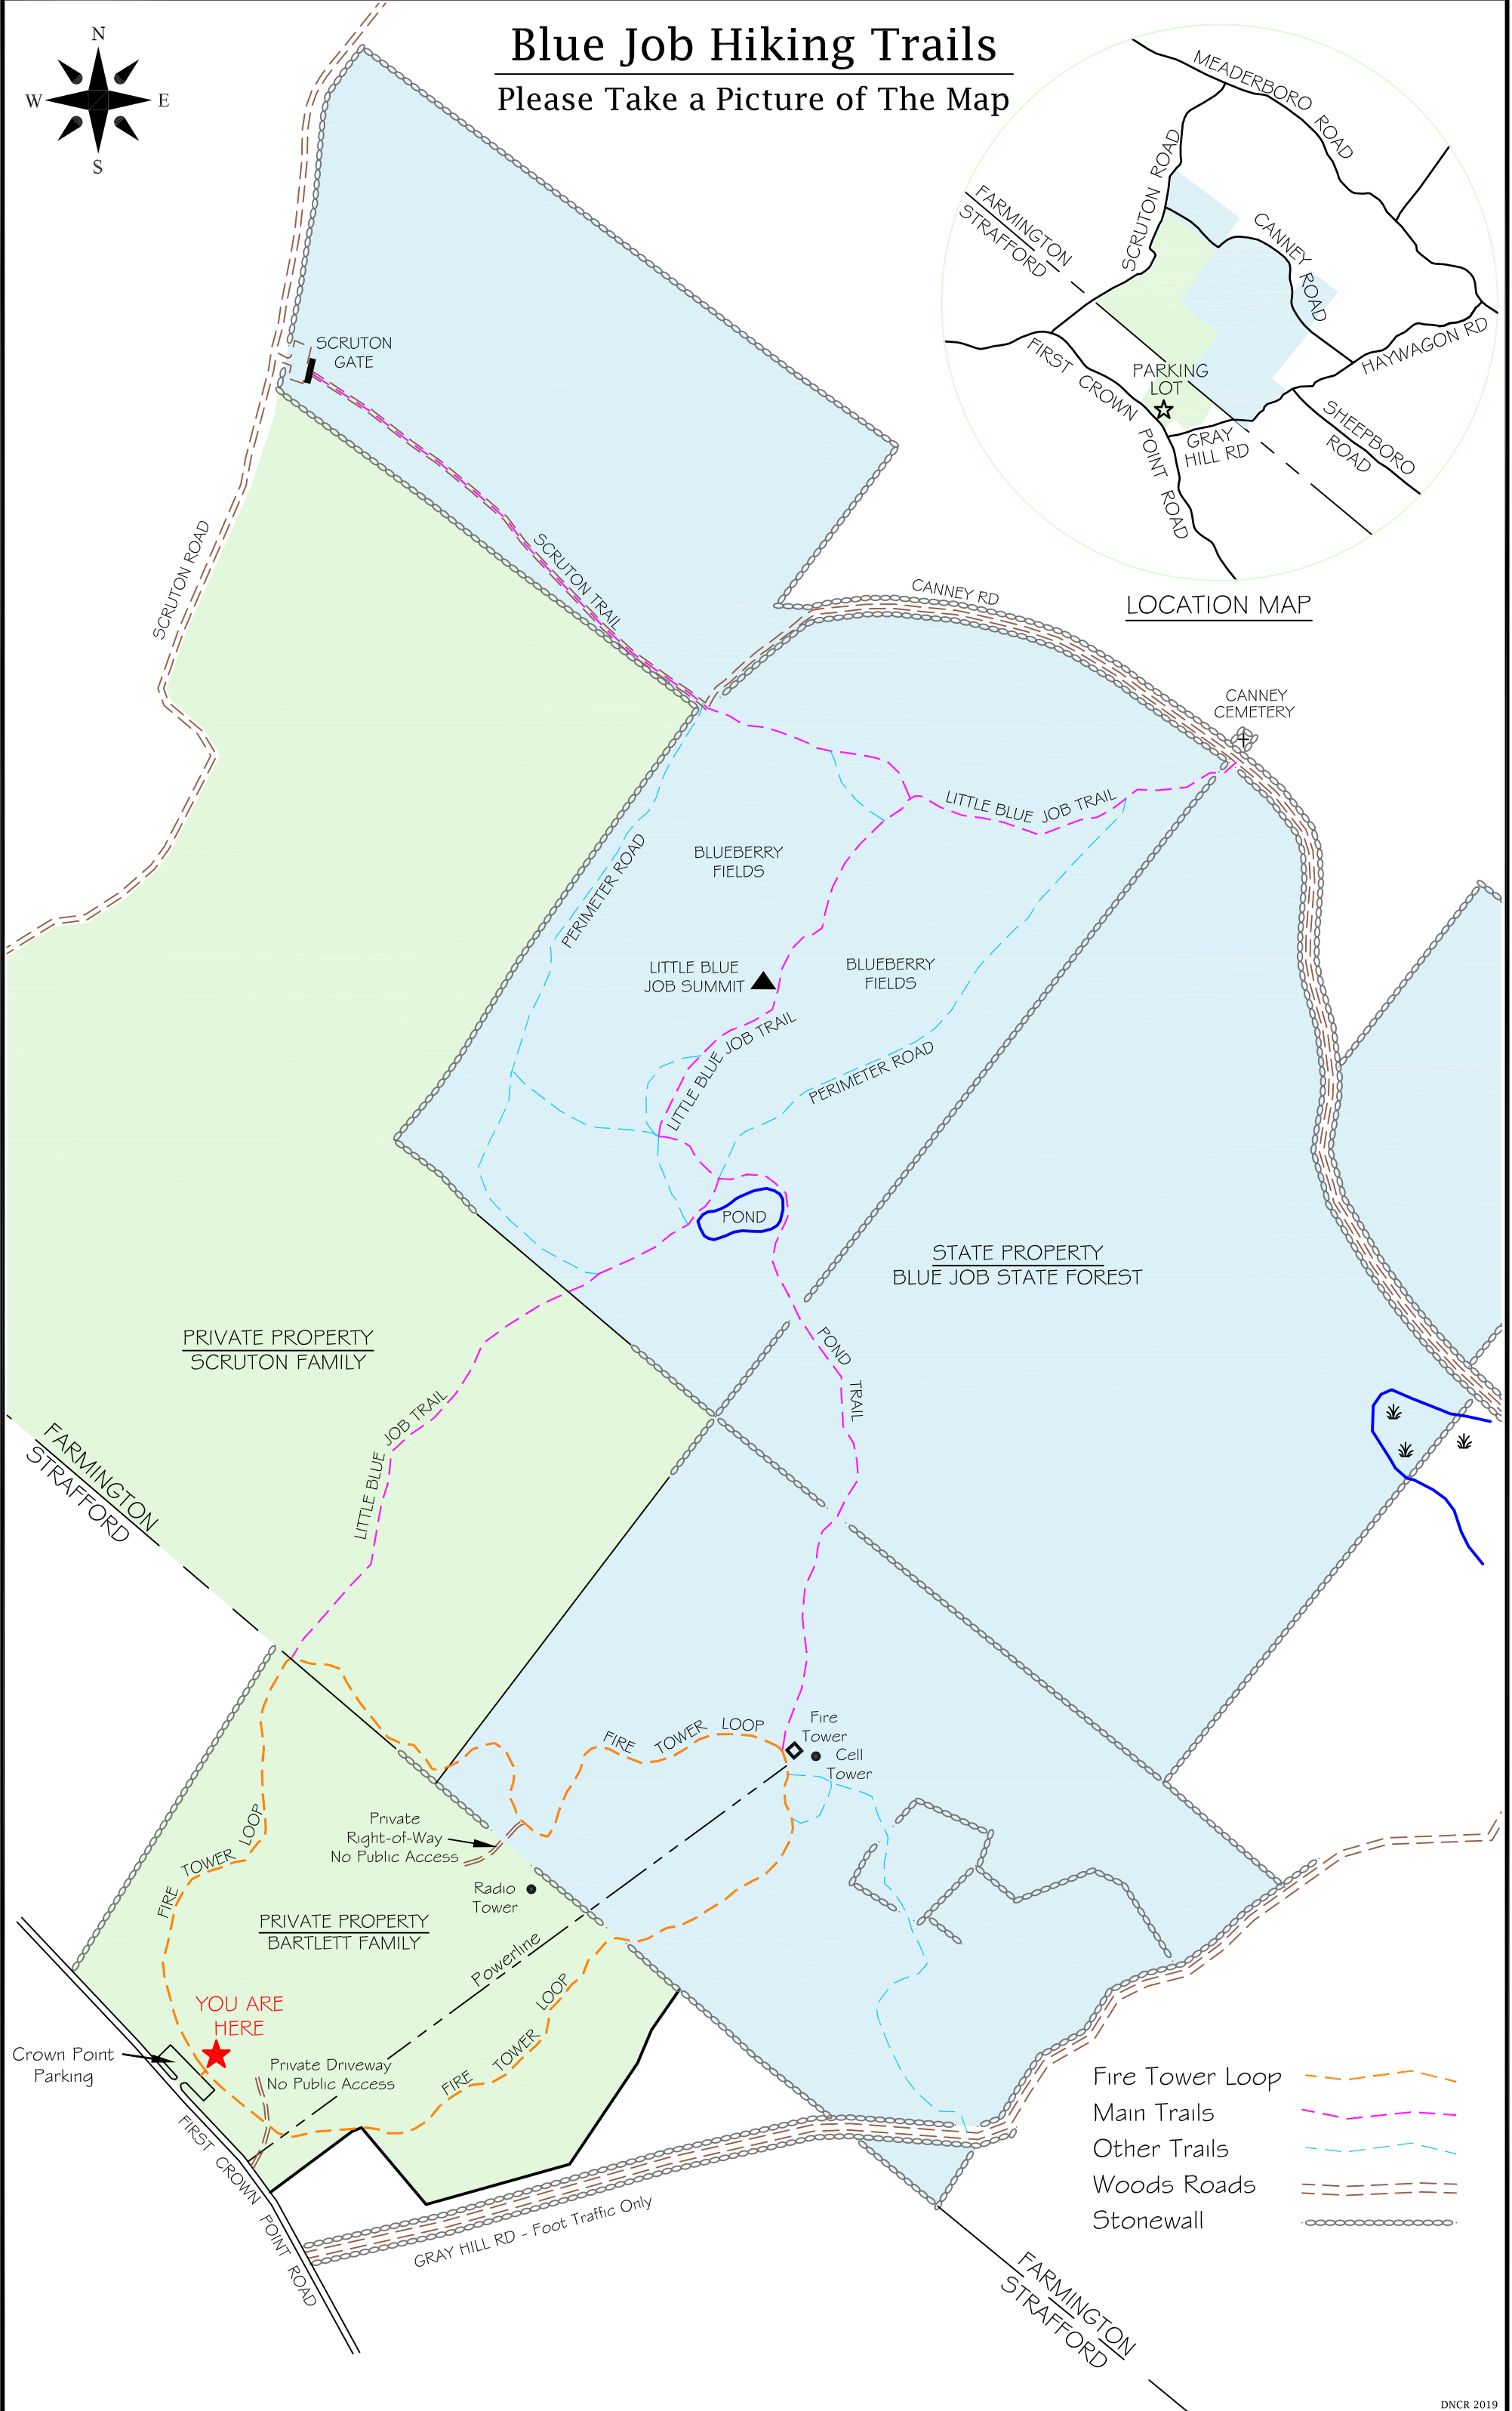

# Blue Job Hiking Trails

Please Take a Picture of The Map

LOCATION MAP

- Fire Tower Loop - - - - -
- Main Trails - - - - -
- Other Trails - - - - -
- Woods Roads - - - - -
- Stonewall