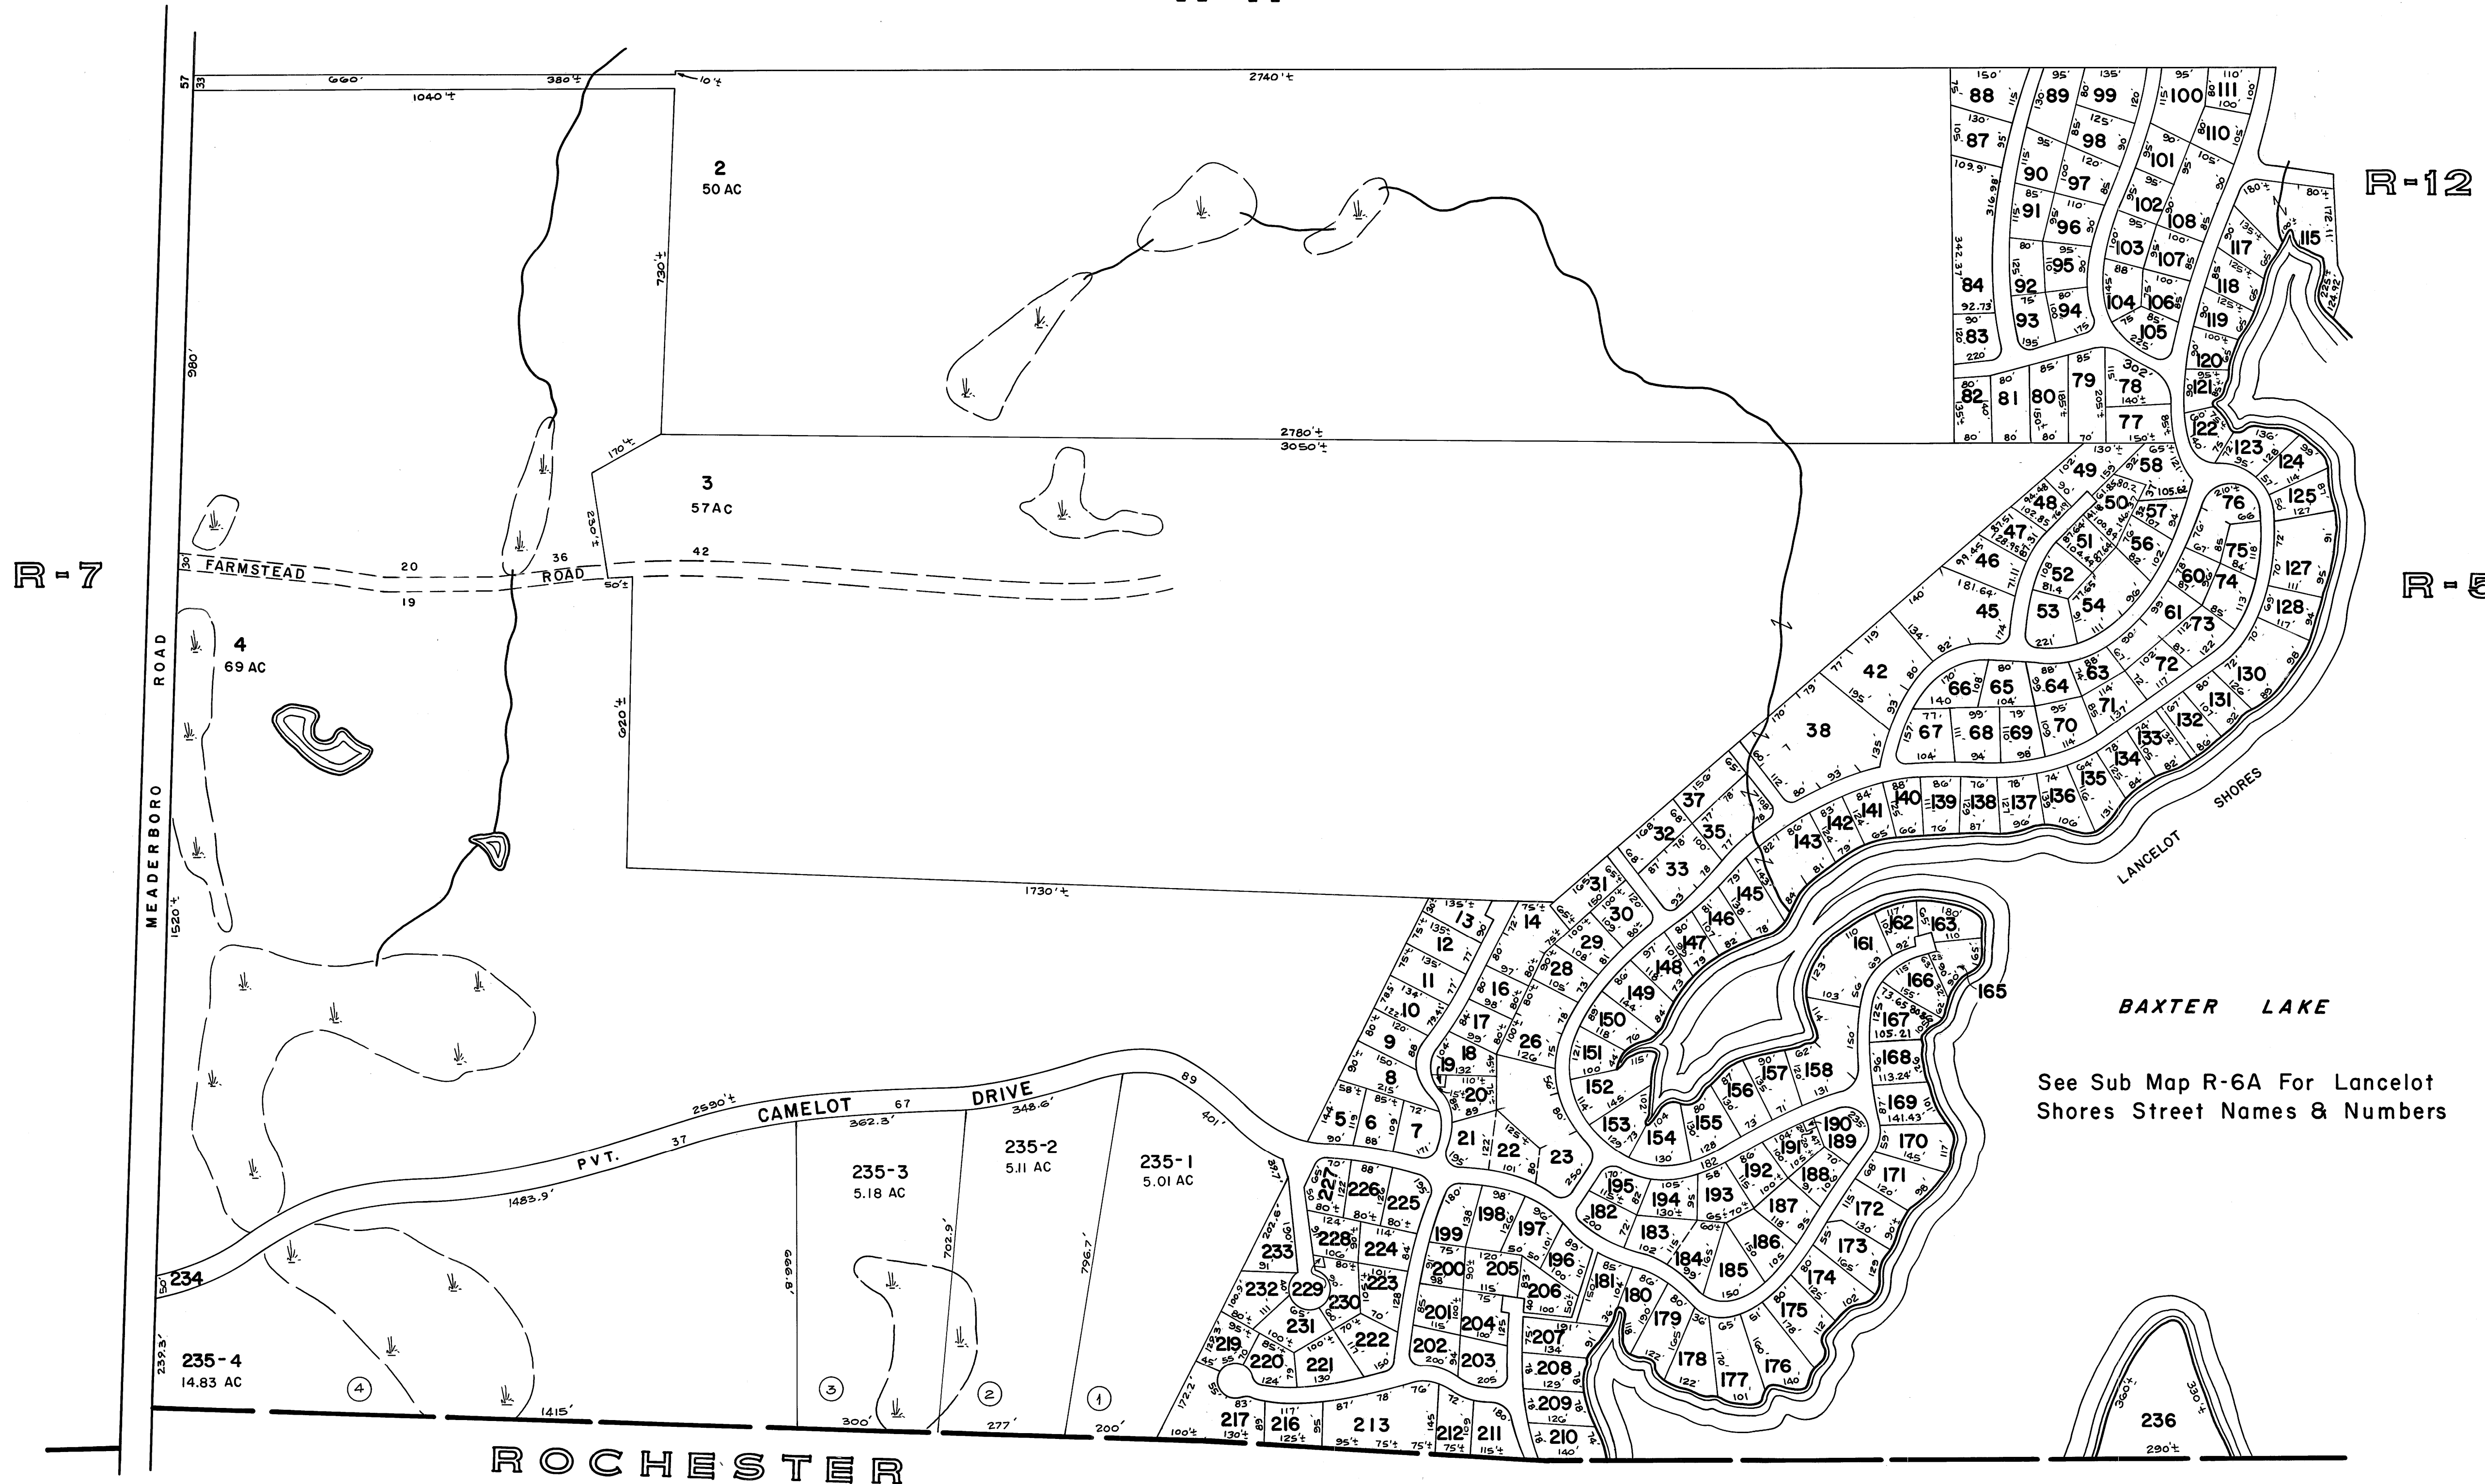

R-11

R-7

R-12

R-5

BAXTER LAKE

See Sub Map R-6A For Lancelot Shores Street Names & Numbers

ROCHESTER

39, 41, 43, 45, 34, 24, 159
36, 40, 109, 126, 129, 160
214, 215, 218, 62, 144
NO PARCEL 1, 112, 113, 114, 85, 86
15, 25, 27, 55, 59, 116, 164

PREPARED BY PHOTOGAMMETRIC METHODS BY
JOHN E. O'DONNELL & ASSOCIATES
AUBURN, MAINE
1978

LEGEND
ADJACENT SHEET NO. 12
COMMON OWNERSHIP OR
DEVELOPMENT LOT NO. @
SCALED DIMENSION ±

PROPERTY MAP
FARMINGTON
NEW HAMPSHIRE